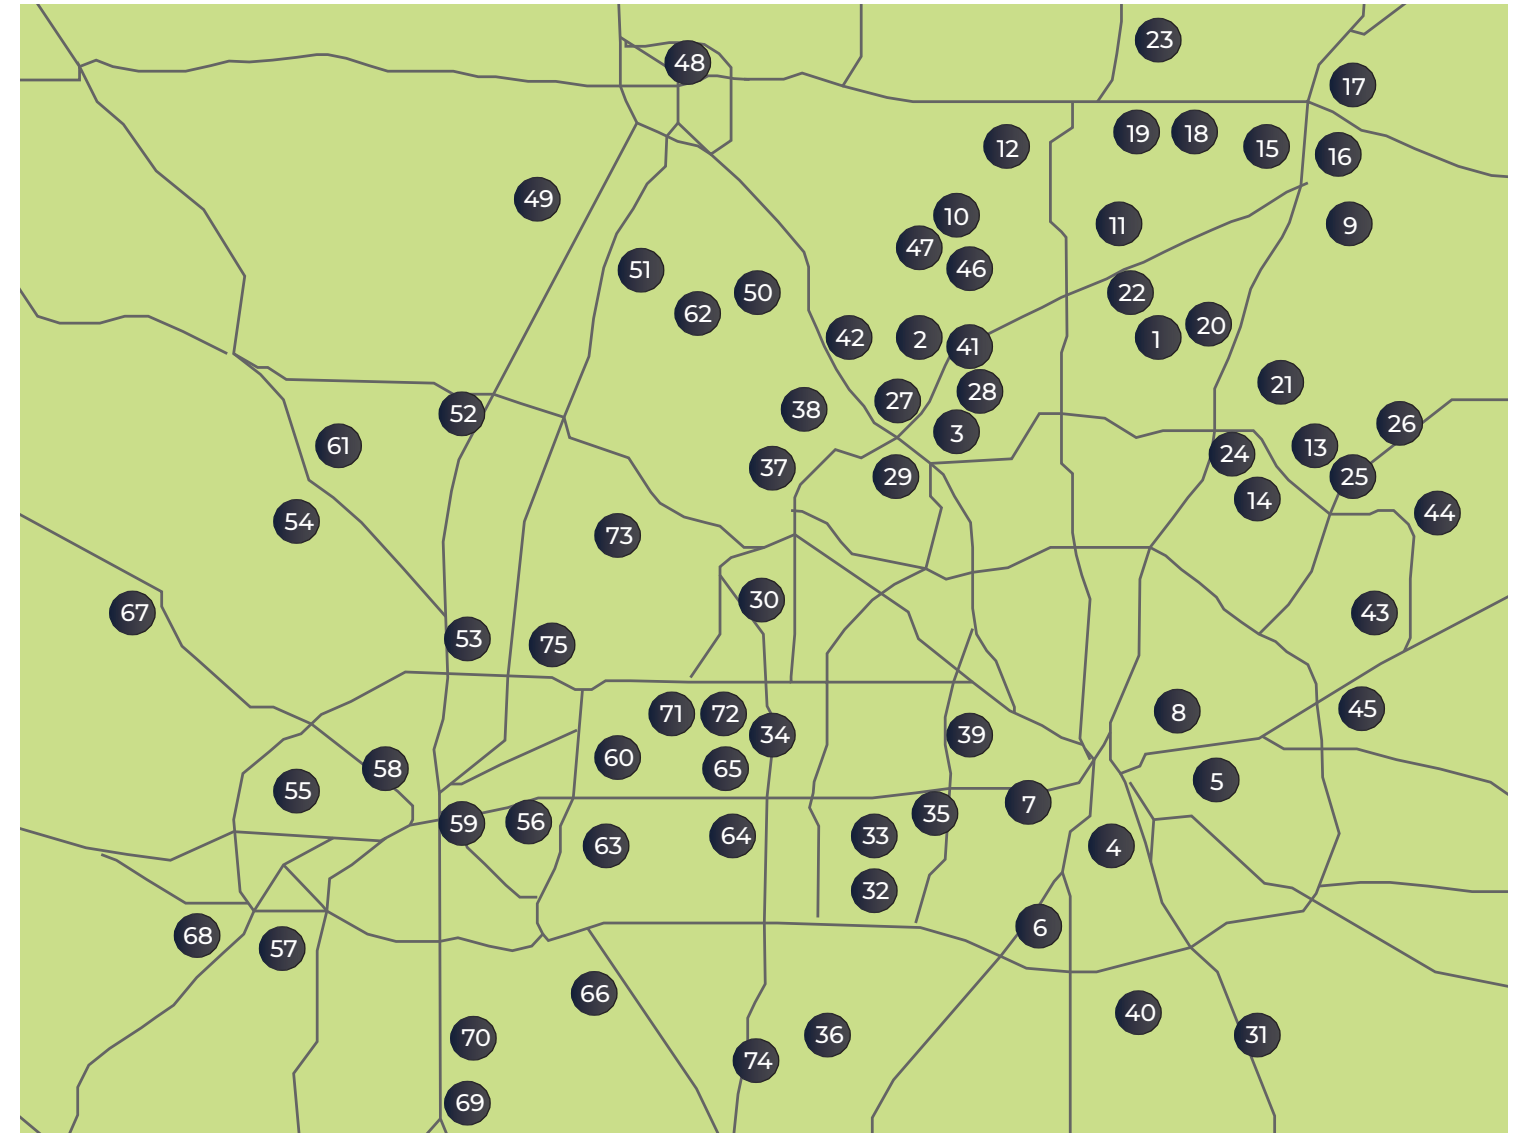

## DENTON COUNTY

- 46 The Colony - Stewart Peninsula Golf Course  
100 Cottonwood Spring Circle | 972-625-8700
- 47 The Colony - The Tribute Golf Club  
1000 Lebanon Road | 972-370-5465
- 48 Denton - Texas Woman's University Golf Course  
1200 Frame Street | 940-898-3163
- 49 Denton - Wildhorse Golf Club at Robson Ranch  
9440 Ed Robson Circle | 940-246-1001
- 50 Flower Mound - Bridlewood Golf Club  
4000 W. Windsor Blvd | 972-355-4800
- 51 Flower Mound - Tour 18 Golf Course  
8718 Amen Corner | 817-430-2000
- 52 Fort Worth - Golf Club at Champions Circle  
15801 Championship Pkwy | 817-497-2582
- 53 Fort Worth - Golf Club at Fossil Creek  
3401 Clubgate Drive | 817-847-1900
- 54 Fort Worth - Golf Club at the Resort  
5700 Resort Blvd | 817-750-2178
- 55 Fort Worth - Hawk's Creek Golf Club  
6520 White Settlement Rd | 817-738-8402
- 56 Fort Worth - Meadowbrook Golf Course  
1851 Jenson Road | 817-457-4616
- 57 Fort Worth - Pecan Valley Golf Course  
6400 Pecan Valley Drive | 817-392-6490
- 58 Fort Worth - Rockwood Golf Course  
1851 Jacksboro Hwy | 817-392-6560
- 59 Fort Worth - Sycamore Creek Golf Course  
401 Martin Luther King Jr Fwy | 817-535-7241
- 60 Fort Worth - Waterchase Golf Club  
8951 Creek Run Road | 817-861-4653
- 61 Haslet - Willow Springs Golf Course  
1714 Avondale Haslet Road | 817-439-4653
- 62 Lantana - Lantana Golf Club  
800 Golf Club Drive | 940-728-4653